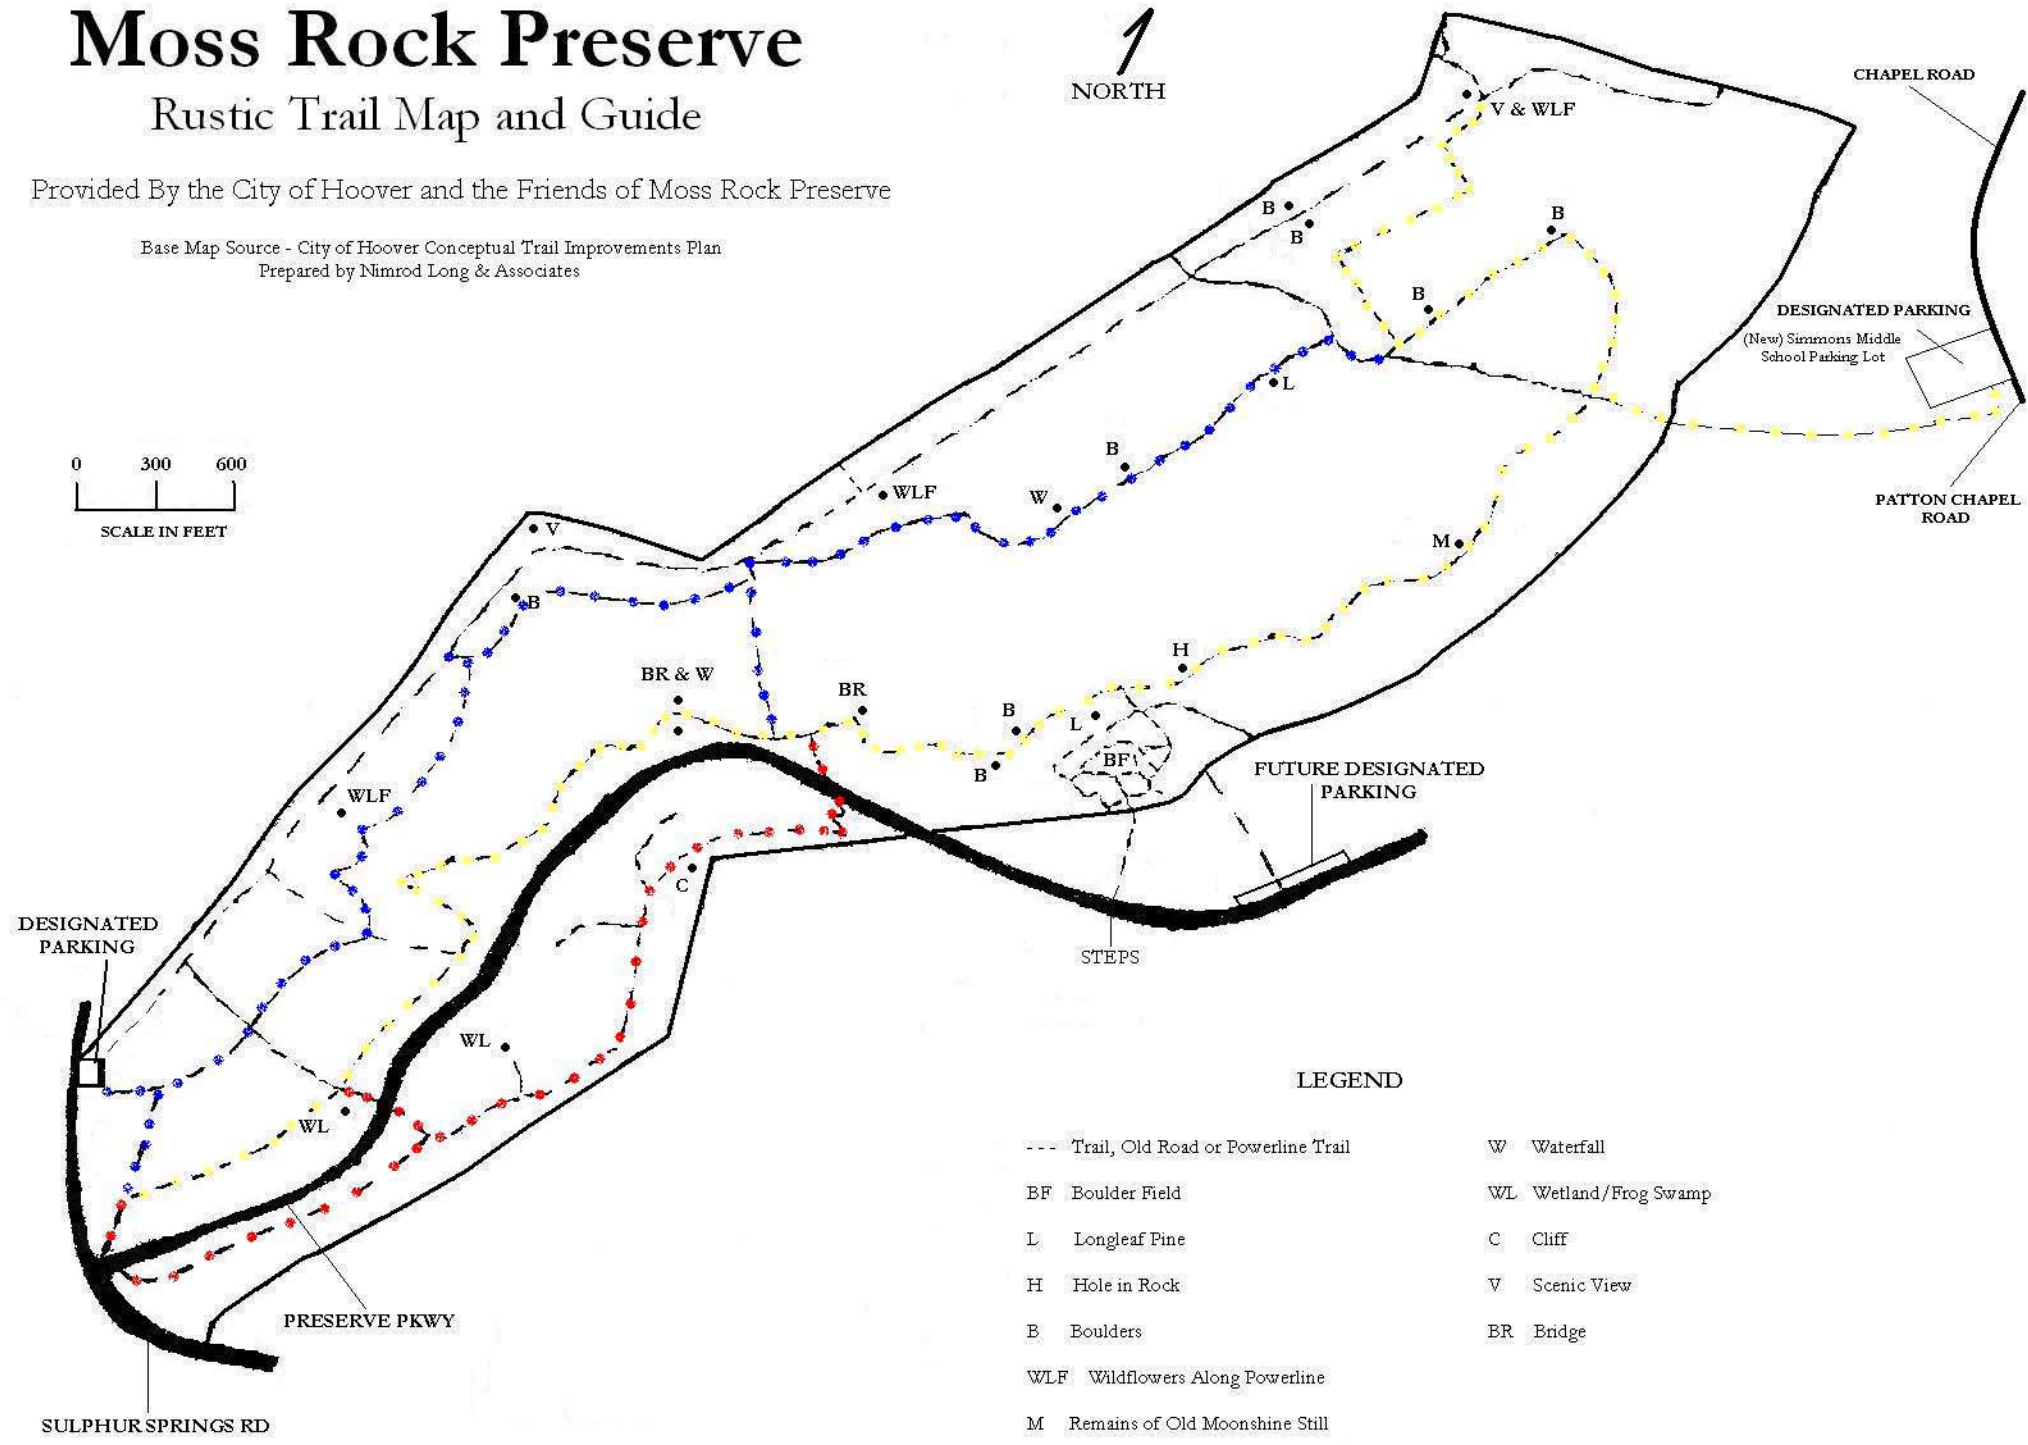

Moss Rock Preserve

Rustic Trail Map and Guide

Provided By the City of Hoover and the Friends of Moss Rock Preserve

Base Map Source - City of Hoover Conceptual Trail Improvements Plan
Prepared by Nimrod Long & Associates

LEGEND

- Trail, Old Road or Powerline Trail
- BF Boulder Field
- L Longleaf Pine
- H Hole in Rock
- B Boulders
- WLF Wildflowers Along Powerline
- M Remains of Old Moonshine Still
- W Waterfall
- WL Wetland/Frog Swamp
- C Cliff
- V Scenic View
- BR Bridge