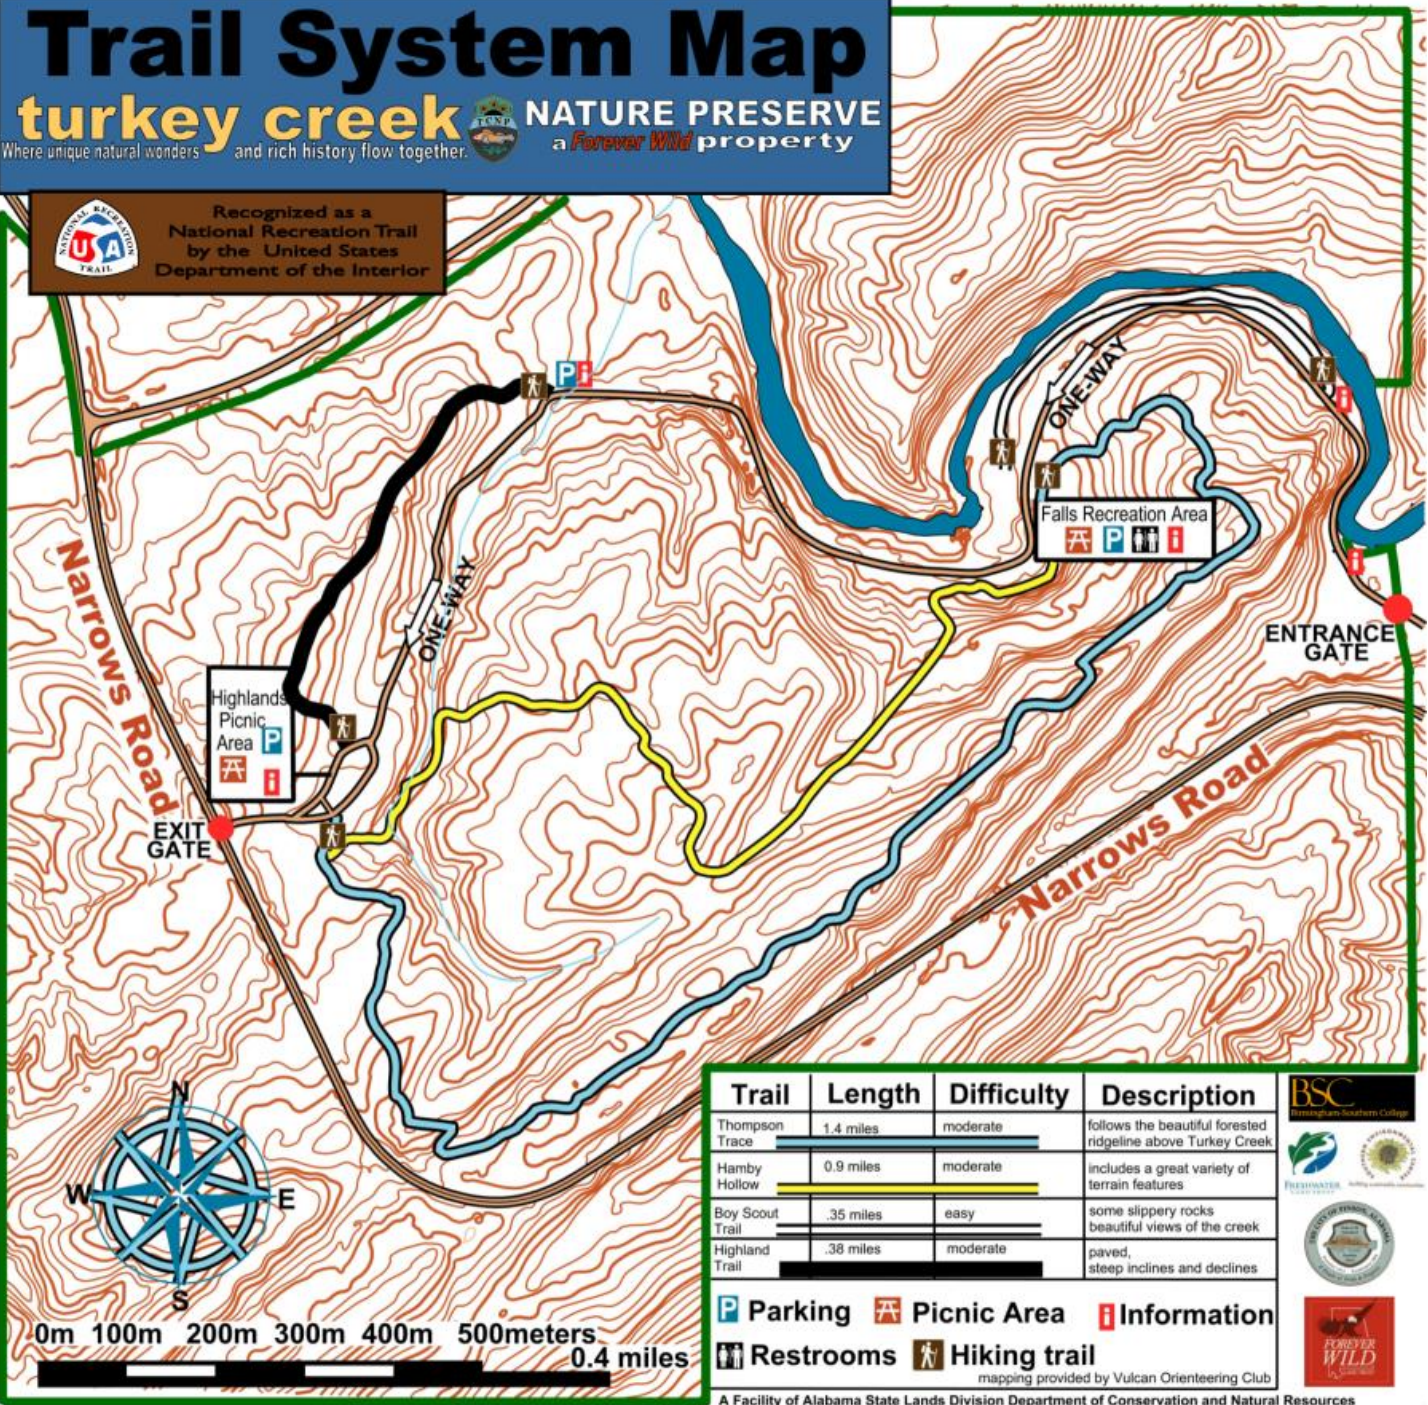

Trail System Map

turkey creek NATURE PRESERVE
 Where unique natural wonders and rich history flow together. a *Forever Wild* property

Recognized as a National Recreation Trail by the United States Department of the Interior

0m 100m 200m 300m 400m 500meters
 0.4 miles

Trail	Length	Difficulty	Description
Thompson Trace	1.4 miles	moderate	follows the beautiful forested ridgeline above Turkey Creek
Hamby Hollow	0.9 miles	moderate	includes a great variety of terrain features
Boy Scout Trail	.35 miles	easy	some slippery rocks beautiful views of the creek
Highland Trail	.38 miles	moderate	paved, steep inclines and declines

Parking
 Picnic Area
 Information
 Restrooms
 Hiking trail

mapping provided by Vulcan Orienteering Club